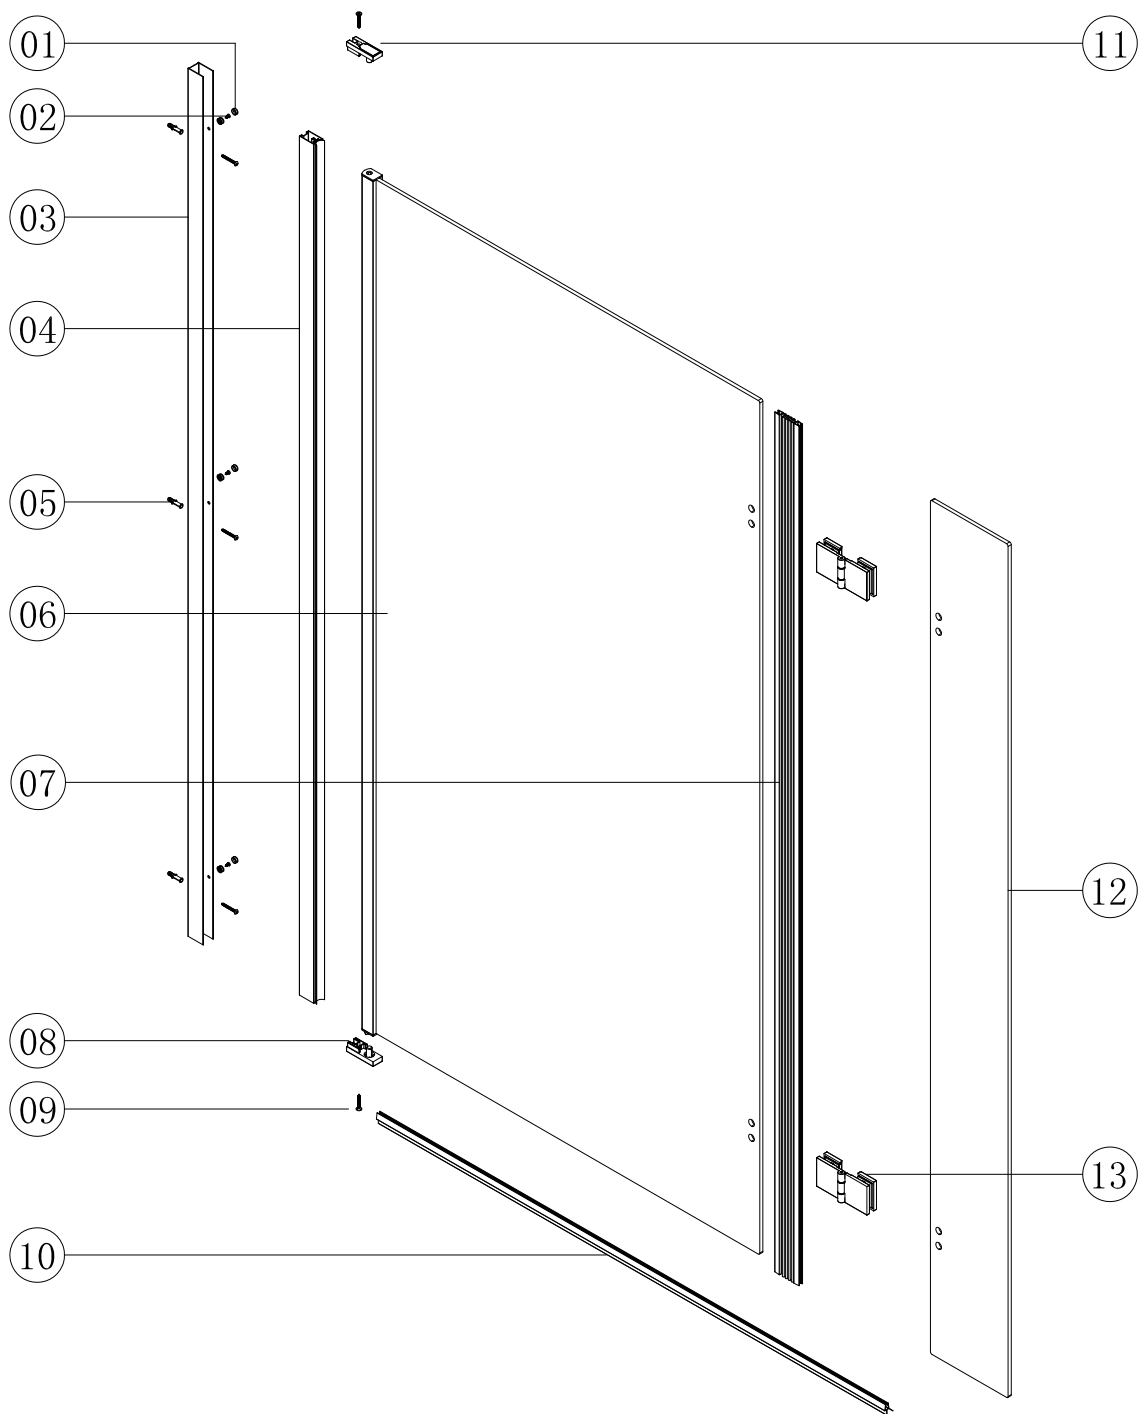

Technical Drawing