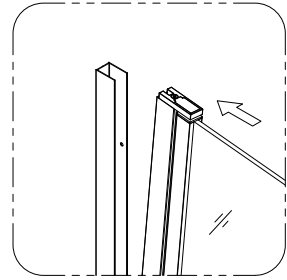

Tools required (Tools not provided)

Installation Instructions

1.

size of Bath Screen

830(815-830)x1450mm

1-1	
1-2	
1-3	
1-4	

3.

3-1	
3-2	
3-3	
3-4	