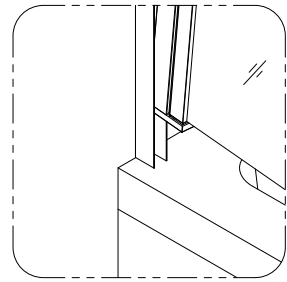

Tools required (Tools not provided)

Installation Instructions

1.

size of Bath Screen

830(815-830)x1450mm

1-1	
1-2	
1-3	
1-4	

3.

3-1	
3-2	
3-3	
3-4	