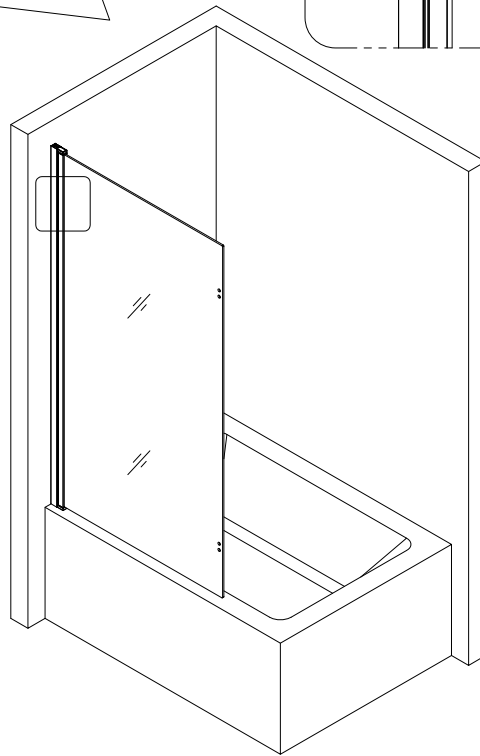

Tools required (Tools not provided)

Installation Instructions

1.

size of Bath Screen

830(815-830)x1450mm

1-1	
1-2	
1-3	
1-4	

3.

3-1	
3-2	
3-3	
3-4	