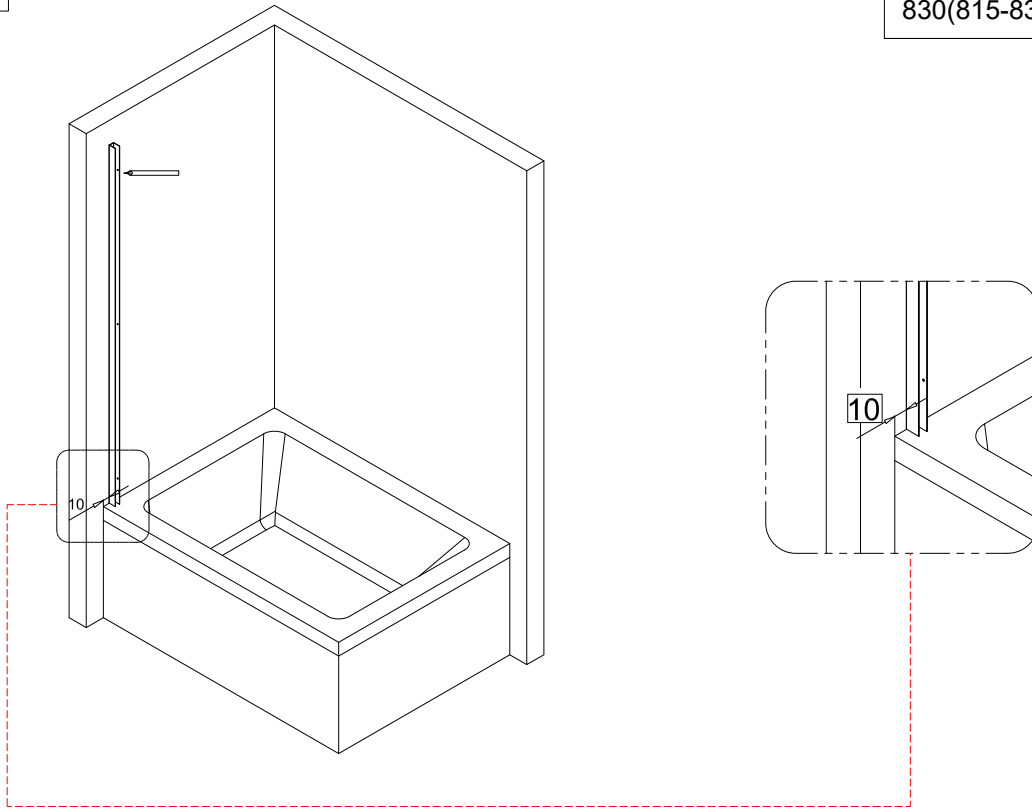

Tools required (Tools not provided)

Installation Instructions

1.

size of Bath Screen

830(815-830)x1450mm

1-1	
1-2	
1-3	
1-4	

3.

3-1	
3-2	
3-3	
3-4	