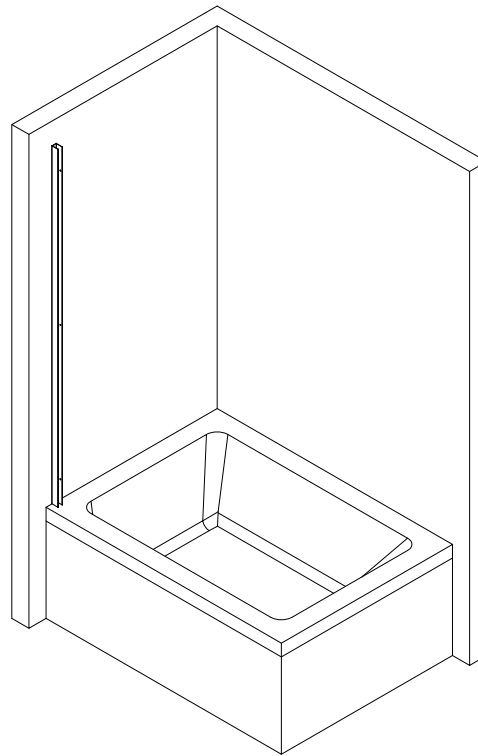

Tools required (Tools not provided)

Installation Instructions

1.

size of Bath Screen

830(815-830)x1450mm

1-1	
1-2	
1-3	
1-4	

3.

3-1	
3-2	
3-3	
3-4	