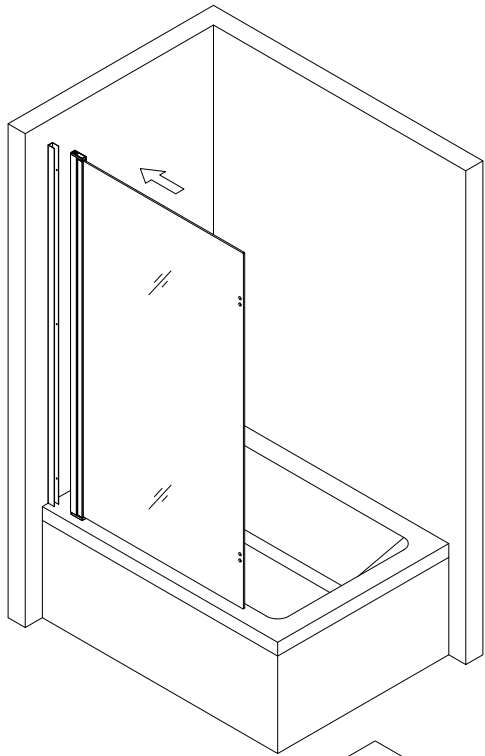

Tools required (Tools not provided)

Installation Instructions

1.

size of Bath Screen

830(815-830)x1450mm

1-1	
1-2	
1-3	
1-4	

3.

3-1	
3-2	
3-3	
3-4	