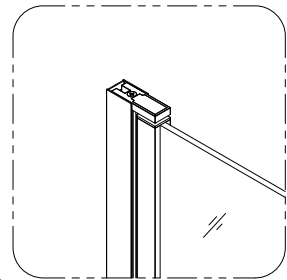

Tools required (Tools not provided)

Installation Instructions

1.

size of Bath Screen

830(815-830)x1450mm

1-1	
1-2	
1-3	
1-4	

3.

3-1	
3-2	
3-3	
3-4	